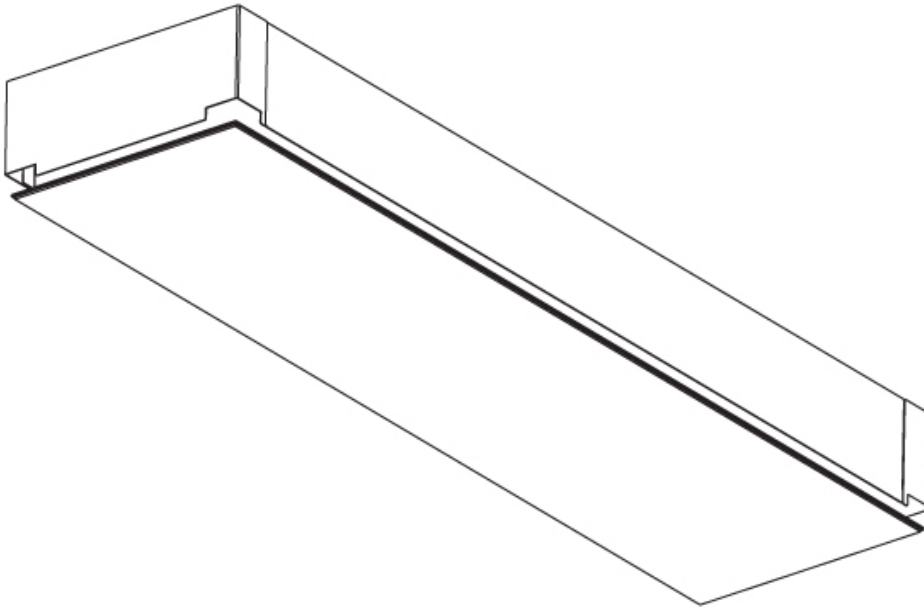

PI2 WHITELINE TRIMLESS

A36412-

PROJECT	_____
TYPE	_____
SPECIFIER	_____
QUANTITY	_____
DATE	_____