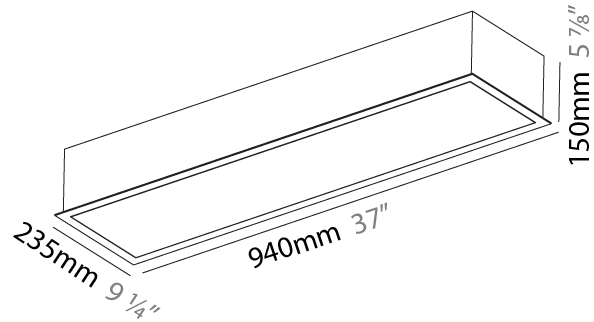

GENERAL

Series: Pi2
Subseries: Pi2 Whiteline
Brand: Prolicht
Division: Architectural
Mounting Type: Recessed
Mounting Location: Ceiling
Subcategory: Ambient

PHYSICAL

Shape: Rectangle
Length (mm): 940
Length (in): 37
Width (mm): 235
Width (in): 9 1/4
Depth (mm): 150
Depth (in): 5 7/8
Ceiling Thickness (mm): 10 / 12.5 / 15 / 25
Ceiling Thickness (in): 3/8 or 1/2 or 9/16 or 1
Min. Recessing Depth (mm): 160
Min. Recessing Depth (in): 6 5/16
Light Distribution: Direct
Weight (kg): 6.31
Weight (lbs): 13.88
Diffuser: PMMA - Opal or Micro-Prism
Fixture Finish: SSR / BKV / CWI / CRY / HAB / UFT / ITA / RUA / FTG / MYG / LOD / PUS / FRO / FUP / KIA / POP / BLS / SPG / MEY / GOH / GUM / CHC / COM / ABZ / JAG / OBR / MOS / ROR
Fixture Material: Aluminum
Cut-out Measurements: 925mm / 36 7/16" x 220mm / 8 11/16"

ELECTRICAL

Lamp Type: LED (Zhaga Standard)
Total Output Wattage (W): 29
Dimming: Tri-Mode (Non-Dimming and Phase Dimming (120Vac only) and 0-10V Dimming)
Driver Included: Yes
Driver Location: Integrated
Driver Type: Constant Current - Universal
Driver Class: Class 2
Input Voltage (V): 120 - 277
Constant Current (MA): 500

LED

Color Temperature (°K): 3000 / 3500 / 4000
Max. Delivered Lumen (lm): 2140 / 2303 / 2350
CRI: >80 CRI
Efficiency (%): 0.53
Lamp Life (hrs): 50000

OPTICAL

RATINGS AND CERTIFICATIONS

Certified By: Certified for North American Standards
IP rating: IP20