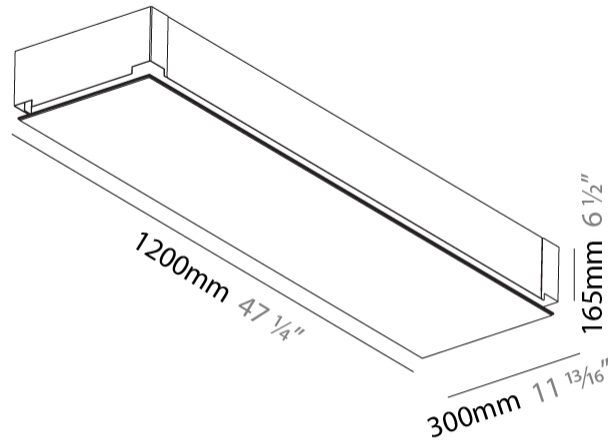

GENERAL

Series: Pi2
Subseries: Pi2 Whiteline
Brand: Prolicht
Division: Architectural
Mounting Type: Trimless
Mounting Location: Ceiling
Subcategory: Ambient

PHYSICAL

Shape: Rectangle
Length (mm): 1200
Length (in): 47 1/4
Width (mm): 300
Width (in): 11 13/16
Depth (mm): 165
Depth (in): 6 1/2
Ceiling Thickness (mm): 10 / 12.5 / 15 / 25 / 30
Ceiling Thickness (in): 3/8 or 1/2 or 9/16 or 1 or 1 3/16
Min. Recessing Depth (mm): 180
Min. Recessing Depth (in): 7 1/16
Light Distribution: Direct
Weight (kg): 12.564
Weight (lbs): 27.64
Diffuser: PMMA - Opal
Fixture Material: Extruded Aluminum / Steel
Cut-out Measurements: 1235mm / 48 5/8" x 335mm / 13 3/16"
Upon Request: Unique Sizes Unique Ceiling Thickness Unique Mounting Depth Spot Inserts

ELECTRICAL

Lamp Type: LED (Zhaga Standard)
Input Wattage (W): 55
Total Output Wattage (W): 46
Dimming: [Tri-Mode (Non-Dimming and Phase Dimming (120Vac only) and 0-10V Dimming)](#)
Driver Included: Yes
Driver Location: Integrated
Driver Type: Constant Current - Universal
Driver Class: Class 2
Input Voltage (V): 120 - 277
Constant Current (MA): 350

LED

[Color Temperature (°K): 3000 / 3500 / 4000](#)
Max. Delivered Lumen (lm): 4350 / 4410 / 4500
CRI: >80 CRI
Efficiency (%): 0.651
Lamp Life (hrs): 50000
Upon Request: RGB-W Tunable White Special Color Temperature CRI90

OPTICAL

RATINGS AND CERTIFICATIONS

Certified By: Certified for North American Standards
IP rating: IP20